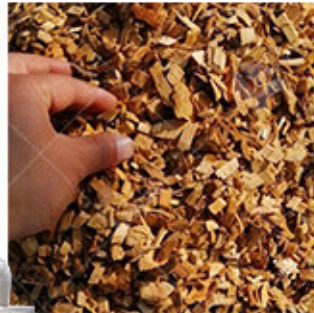

Wood Sawdust Automatic Microwave Dryer

Introdução detalhada :

Introduction

Wood sawdust is a by-product of the lumber industry. It is made up mostly of small, dry pieces of wood. Sawdust can be used to fuel various manufacturing processes, such as papermaking and paint manufacturing. One application for wood sawdust is in the production of microwave popcorn. By using wood sawdust in the production of microwaves, it helps to prevent pop corn from sticking to the popcorn machine and making it difficult to produce quality popcorn. In this blog post, we will discuss the introduction and application of wood sawdust automatic microwave dryer.

Description of the Wood Sawdust Automatic Microwave Dryer

This wood sawdust automatic microwave dryer is a new and innovative way of drying wood. It uses microwaves to heat up the sawdust until it is completely dry. This will save you time and money because you won't have to use other methods to dry your wood. The machine is easy to use and can be placed in any room in your house. You just have to add the sawdust, plug it in, and wait for the machine to start working. You can then leave it alone until the wood is completely dried. This machine is also very safe because it doesn't heat up the room like other dryers do.