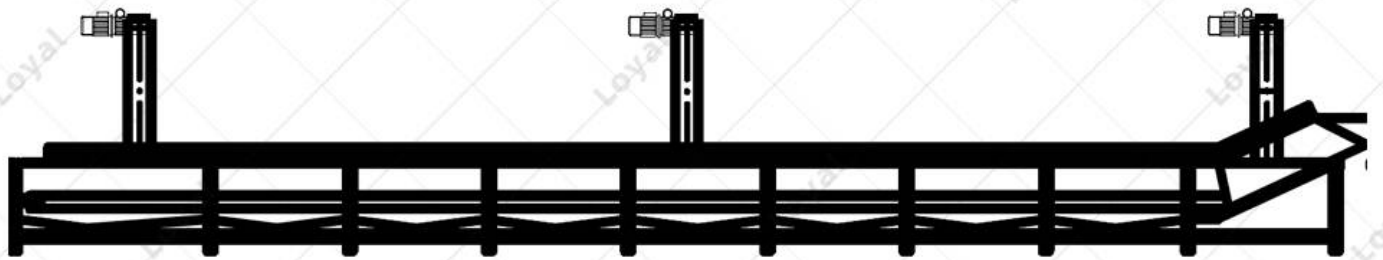

Industrial Continuous Frying Machine Commercial Automatic Chin Chin Fryer Machine

Especificações :

Marca	LOYAL Automatic Fryer Machine
Local de origem	China
Quantidade Min.Order	1set of Chin Chin Continuous Fryer making machine
Condições de pagamento	D/P,T/T,
Detalhe da Entrega	20days--35days
Detalhes da embalagem	Export-compliant fryer equipment packaging
Honor	A Number Of National Fryer Equipment Patents
Technology	Ten Years Of Fryer Equipment Manufacturing Process

Introdução detalhada :

How Do I Start The Successful Chin Chin Business?

Industrial continuous frying machine commercial automatic chin chin fryer machine consists of: belt conveying system, automatic rising system, automatic filter system, automatic oil temperature controlling system, oil adding system and heating system. Automatic chin chin frying machine can be used in fried dried fruit nuts, puffed food, meat product, etc, such as potato chips, rice crisp, sweet sticky rice strips, peanut, beans, and fried cake with sugar, squid, fried chicken, and so on. We can customize commercial fully automatic chin chin fryer plant according to your product and special requirements, and we also provide semi-automatic batch frying machine for choose.

Technical Parameter Of Industrial Continuous Frying Machine Commercial Automatic Chin Chin Fryer Machine?

Technical Parameter Of Continuous Chin Chin Fryer

Model	Dimension(mm)	Weight(kg)	Capacity(kg/h)
LY3500	3500*1200*2400	1000	500kg
LY4000	4000*1200*2400	1200	600kg
LY5000	5000*1200*2400	1500	800kg
LY6000	6000*1200*2400	1800	1000kg