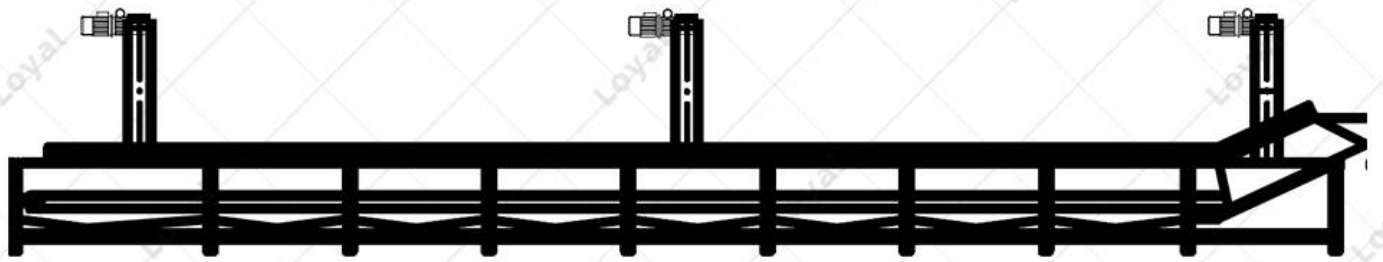

CAD Of Automatic Continuous Fryer Processing Line For Chin Chin

Detailed Parameter of Industrial Continuous Frying Machine Commercial Automatic Chin Chin Fryer Machine

Parameter Of Automatic Chin Chin Continuous Frying Machine

1	Frying Product	Snacks, Nuggets Burger, Fish, Peanuts A
2	Heating Method	Electricity/ Gas/Lpg/ Diesel/ Wood
3	Model	Xdl-2500/3500/4500/5500/6500/8500/110
4	Rated Power	Different Based On Model And Products
5	Frying Temperature	155-180?
6	Frying Temperature Range	80-300?
7	Temperature Precision	±1?
8	Frying Time	1-5mintues Adjustable
9	Frying Time Control Range	Frequency Adjustable
10	Mesh Belt Width	300mm/400mm/600mm/800mm/1000mm