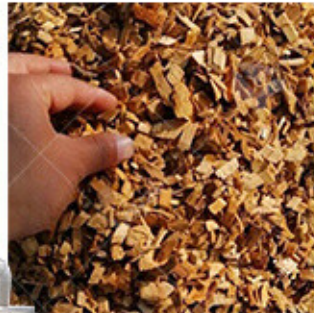

Wood Sawdust Automatic Microwave Dryer

Introducción detallada :

Introduction

Wood sawdust is a by-product of the lumber industry. It is made up mostly of small, dry pieces of wood. Sawdust can be used to fuel various manufacturing processes, such as papermaking and paint manufacturing. One application for wood sawdust is in the production of microwave popcorn. By using wood sawdust in the production of microwaves, it helps to prevent pop corn from sticking to the popcorn machine and making it difficult to produce quality popcorn. In this blog post, we will discuss the introduction and application of wood sawdust automatic microwave dryer.

Description of the Wood Sawdust Automatic Microwave Dryer

This wood sawdust automatic microwave dryer is a new and innovative way of drying wood. It uses microwaves to heat up the sawdust until it is completely dry. This will save you time and money because you won't have to use other methods to dry your wood. The machine is easy to use and can be placed in any room in your house. You just have to add the sawdust, plug it in, and wait for the machine to start working. You can then leave it alone until the wood is completely dried. This machine is also very safe because it doesn't heat up the room like other dryers do.